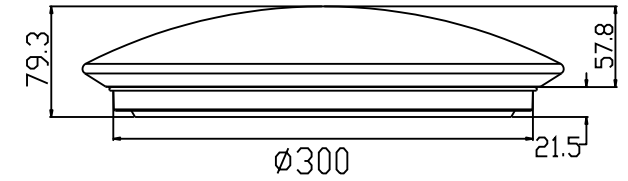

# INSTRUCTION

**MODEL: FR6999-CL-30-W**  
CHANDELIER

Picture 1

Picture 2

Picture 3

Picture 4

Picture 5

MAX 24W  
1700 LUMEN