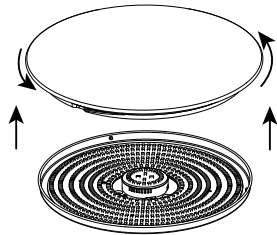

# INSTRUCTION

**MODEL: FR6999-CL-30-W**  
CHANDELIER

Picture 1

Picture 2

Picture 3

Picture 4

Picture 5

MAX 24W  
1700 LUMEN