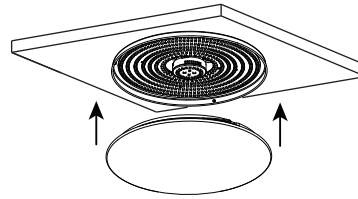

# INSTRUCTION

**MODEL: FR6999-CL-30-W**  
CHANDELIER

Picture 1

Picture 2

Picture 3

Picture 4

Picture 5

MAX 24W  
1700 LUMEN