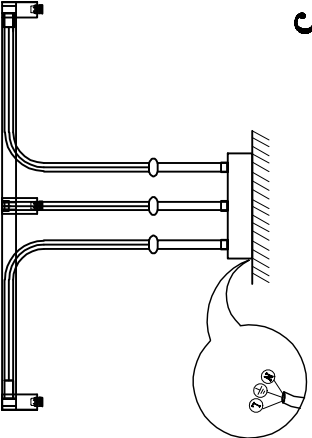

1

4

2

5

3

6

MODEL: 4338/PL

**Safety precautions:**

1. The power do not exceed the prescribed range (rated voltage AC220-240V 50Hz).
2. Please cut off the power supply while replacing the light source and other maintenance operation.
3. The plate fixed on the ceiling must be able to withstand the weight more than 3 times of the object.
4. After installation is complete, check the glass right or not? If it is damaged, it should be replaced immediately.