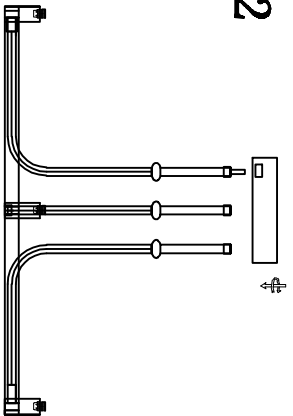

1

4

2

5

3

6

MODEL: 4338/PL

**Safety precautions:**

1. The power do not exceed the prescribed range (rated voltage AC220-240V 50Hz).
2. Please cut off the power supply while replacing the light source and other maintenance operation.
3. The plate fixed on the ceiling must be able to withstand the weight more than 3 times of the object.
4. After installation is complete, check the glass right or not? If it is damaged, it should be replaced immediately.