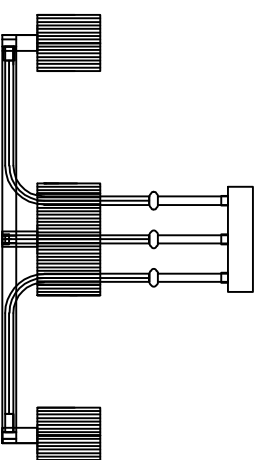

1

4

2

5

3

6

MODEL: 4338/PL

**Safety precautions:**

1. The power do not exceed the prescribed range (rated voltage AC220-240V 50Hz).
2. Please cut off the power supply while replacing the light source and other maintenance operation.
3. The plate fixed on the ceiling must be able to withstand the weight more than 3 times of the object.
4. After installation is complete, check the glass right or not? If it is damaged, it should be replaced immediately.