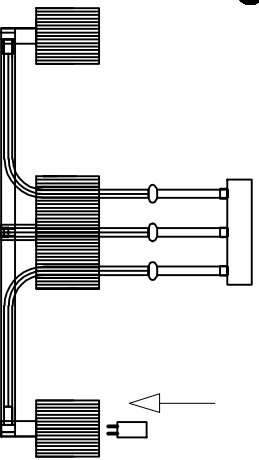

1

4

2

5

3

6

MODEL: 4338/PL

**Safety precautions:**

1. The power do not exceed the prescribed range (rated voltage AC220-240V 50Hz).
2. Please cut off the power supply while replacing the light source and other maintenance operation.
3. The plate fixed on the ceiling must be able to withstand the weight more than 3 times of the object.
4. After installation is complete, check the glass right or not? If it is damaged, it should be replaced immediately.