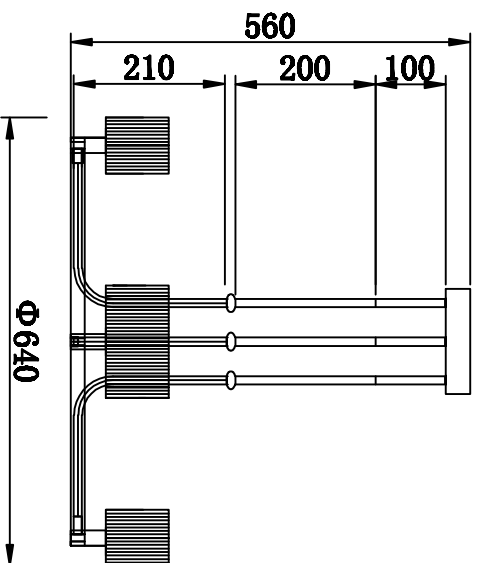

1

4

2

5

3

6

MODEL: 4338/PL

**Safety precautions:**

1. The power do not exceed the prescribed range (rated voltage AC220-240V 50Hz).
2. Please cut off the power supply while replacing the light source and other maintenance operation.
3. The plate fixed on the ceiling must be able to withstand the weight more than 3 times of the object.
4. After installation is complete, check the glass right or not? If it is damaged, it should be replaced immediately.