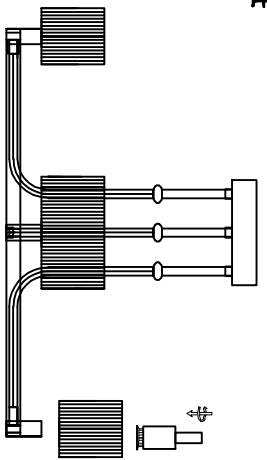

1

4

2

5

3

6

MODEL: 4338/PL

**Safety precautions:**

1. The power do not exceed the prescribed range (rated voltage AC220-240V 50Hz).
2. Please cut off the power supply while replacing the light source and other maintenance operation.
3. The plate fixed on the ceiling must be able to withstand the weight more than 3 times of the object.
4. After installation is complete, check the glass right or not? If it is damaged, it should be replaced immediately.