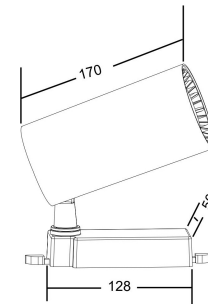

## Instruction

TR003-1-40W4K-W

MAX 36W  
3 200 Lumen

Model: TR003-1-40W4K-W  
Collection: Single phase track

Track light