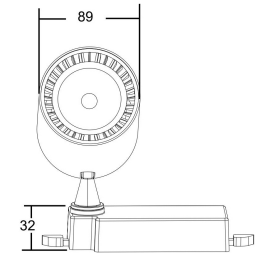

## Instruction

TR003-1-40W4K-W

MAX 36W  
3 200 Lumen

Model: TR003-1-40W4K-W  
Collection: Single phase track

Track light