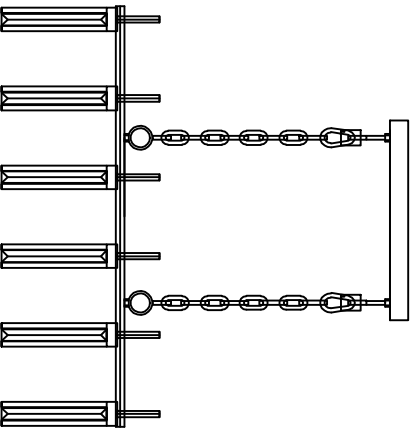

1

2

3

4

5

MODEL: 4526+6/S

**Safety precautions:**

1. The power do not exceed the prescribed range (rated voltage AC220-240V 50Hz).
2. Please cut off the power supply while replacing the light source and other maintenance operation.
3. The plate fixed on the ceiling must be able to withstand the weight more than 3 times of the object.
4. After installation is complete, check the glass right or not? If it is damaged, it should be replaced immediately.