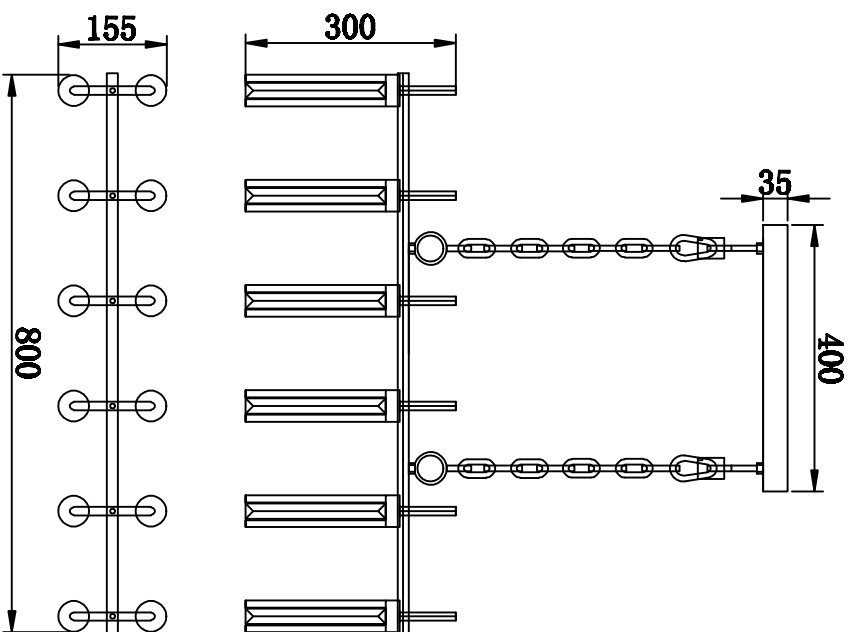

1

2

3

4

5

MODEL: 4526+6/S

**Safety precautions:**

1. The power do not exceed the prescribed range (rated voltage AC220-240V 50Hz).
2. Please cut off the power supply while replacing the light source and other maintenance operation.
3. The plate fixed on the ceiling must be able to withstand the weight more than 3 times of the object.
4. After installation is complete, check the glass right or not? If it is damaged, it should be replaced immediately.