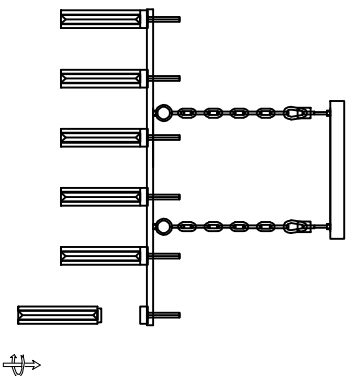

1

2

3

4

5

MODEL: 4526+6/S

**Safety precautions:**

1. The power do not exceed the prescribed range (rated voltage AC220-240V 50Hz).
2. Please cut off the power supply while replacing the light source and other maintenance operation.
3. The plate fixed on the ceiling must be able to withstand the weight more than 3 times of the object.
4. After installation is complete, check the glass right or not? If it is damaged, it should be replaced immediately.