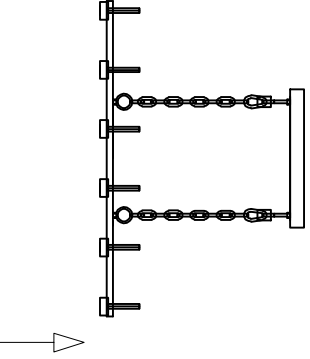

1

2

3

4

5

MODEL: 4526+6/S

**Safety precautions:**

1. The power do not exceed the prescribed range (rated voltage AC220-240V 50Hz).
2. Please cut off the power supply while replacing the light source and other maintenance operation.
3. The plate fixed on the ceiling must be able to withstand the weight more than 3 times of the object.
4. After installation is complete, check the glass right or not? If it is damaged, it should be replaced immediately.