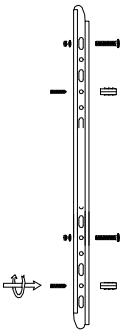

1

2

3

4

5

MODEL: 4526+6/S

**Safety precautions:**

1. The power do not exceed the prescribed range (rated voltage AC220-240V 50Hz).
2. Please cut off the power supply while replacing the light source and other maintenance operation.
3. The plate fixed on the ceiling must be able to withstand the weight more than 3 times of the object.
4. After installation is complete, check the glass right or not? If it is damaged, it should be replaced immediately.