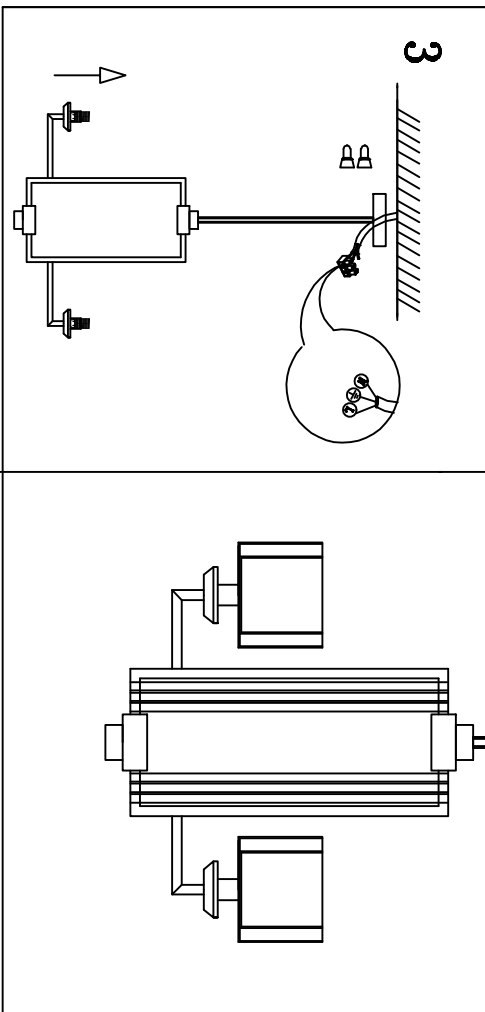

MODEL: 4408/S

Safety precautions:

1. The power do not exceed the prescribed range (rated voltage AC220-240V 50Hz).
2. Please cut off the power supply while replacing the light source and other maintenance operation.
3. The plate fixed on the ceiling must be able to withstand the weight more than 3 times of the object.
4. After installation is complete, check the glass right or not? If it is damaged, it should be replaced immediately.