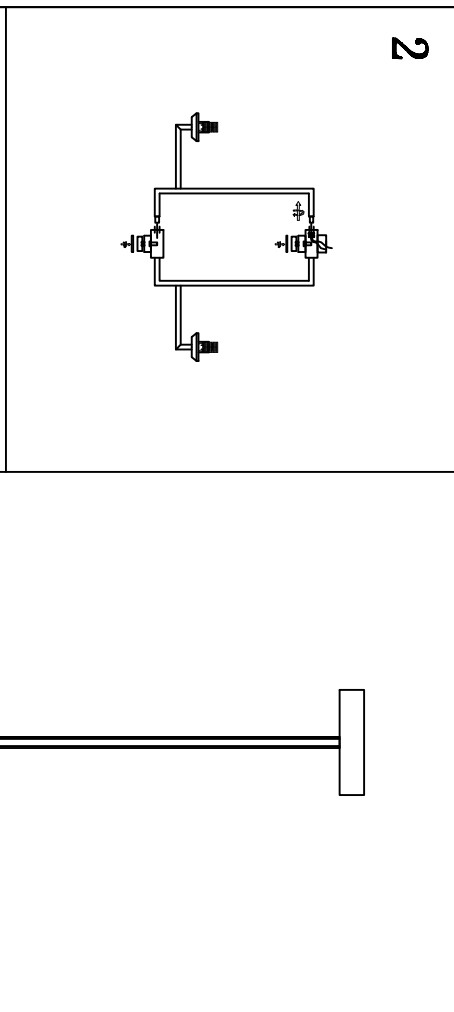

MODEL: 4408/S

Safety precautions:

1. The power do not exceed the prescribed range (rated voltage AC220-240V 50Hz).
2. Please cut off the power supply while replacing the light source and other maintenance operation.
3. The plate fixed on the ceiling must be able to withstand the weight more than 3 times of the object.
4. After installation is complete, check the glass right or not? If it is damaged, it should be replaced immediately.