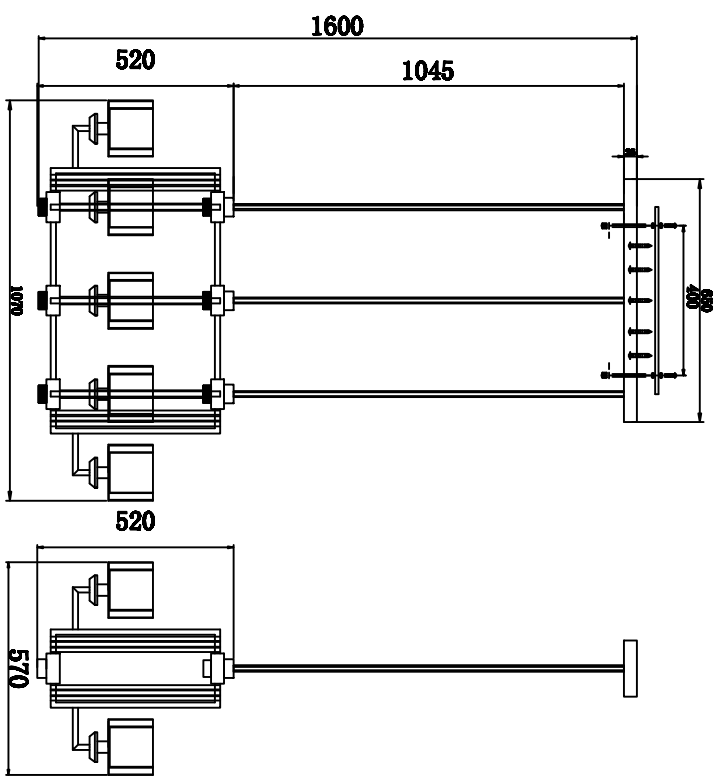

MODEL: 4408/S

Safety precautions:

1. The power do not exceed the prescribed range (rated voltage AC220-240V 50Hz).
2. Please cut off the power supply while replacing the light source and other maintenance operation.
3. The plate fixed on the ceiling must be able to withstand the weight more than 3 times of the object.
4. After installation is complete, check the glass right or not? If it is damaged, it should be replaced immediately.