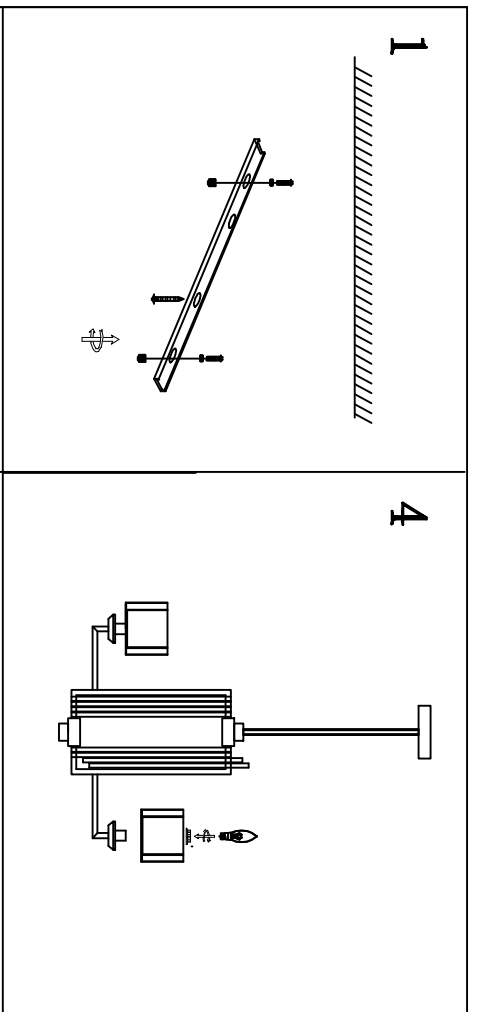

MODEL: 4408/S

Safety precautions:

1. The power do not exceed the prescribed range (rated voltage AC220-240V 50Hz).
2. Please cut off the power supply while replacing the light source and other maintenance operation.
3. The plate fixed on the ceiling must be able to withstand the weight more than 3 times of the object.
4. After installation is complete, check the glass right or not? If it is damaged, it should be replaced immediately.